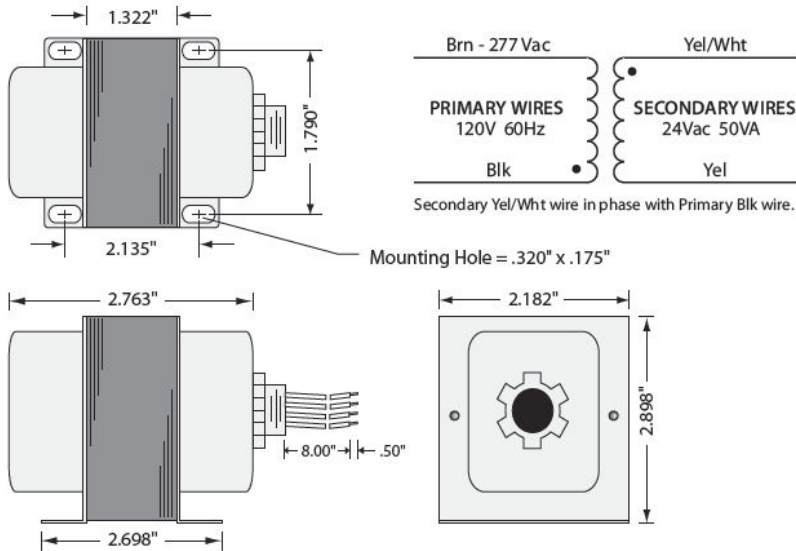

ENERJOY RADIANT PEOPLEHEATER®

TSSHC-T-1-24-50VA

MAXIMUM COMFORT AND CONTROL IN HEATING

TSSHC-T-1-24-50VA

Transformer 50 VA, 277 to 24 Vac, Foot and Single Threaded Hub Mount

SPECIFICATIONS

- VA Rating:** 50
- Frequency:** 50/60 Hz
- Mounting:** Foot & Single Threaded Hub
- Over Current Protection:** 3 Amp Fuse (Fuse not field replaceable)
- Dimensions:** 2.763" x 2.182" x 2.898" (w/ .500" NPT Hub)
- Wire Length:** 8" Typical w/ .5" Strip
- Operating Temperature:** -30 to 140° F
- MTBF:** 100,000 Hours @ 77° F
- Construction:** Split-Bobbin
- Weight:** 2.00 lbs.
- Approvals:** Class 2 UL5085-3 Listed, C-UL, CE, RoHS